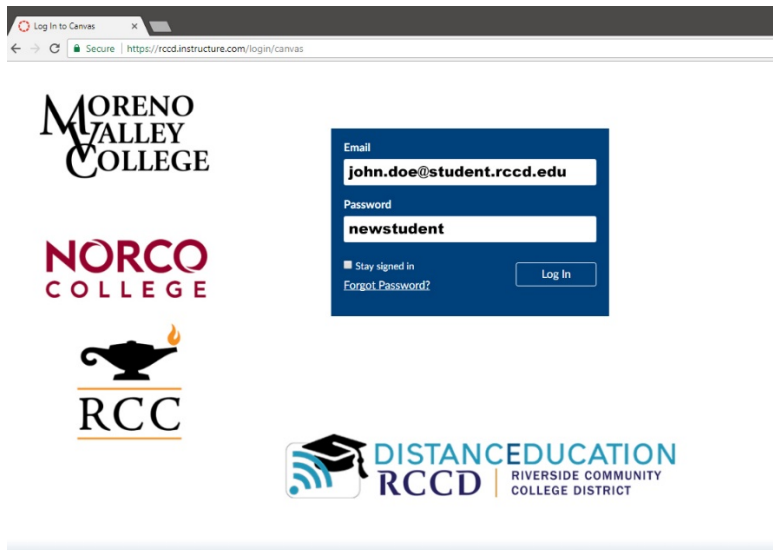

Canvas Student Login Instructions

Check for supported browsers & system info:

<https://community.canvaslms.com/docs/DOC-10720>

Canvas username and password:

Your Canvas username is your RCCD student email address.

Your Canvas password is “**newstudent**” (all lowercase, no quotes).

Example: for a student named “**John Doe**” the username would be “**john.doe@student.rccd.edu**”.

Please check in WebAdvisor if you are not sure of your RCCD student email address. You can access WebAdvisor at <https://was02.rcc.edu/RCCD/RCCD>.

To login to Canvas:

- From your browser, go to <https://rccd.instructure.com>.
- On the login page, enter your RCCD email address as your username in the “**Email**” field.
- Enter **newstudent** in the password field and click the “**Log In**” button.

Upon login, please be sure to change your password. You can learn how to change your password at <https://community.canvaslms.com/docs/DOC-10612-4212710340>.

Start Here for Students: Welcome to Canvas!

[Welcome to Canvas!](#) Be sure to visit <https://rccd.instructure.com/courses/626> for a video overview of Canvas, 24/7 help information, tutorials and more!